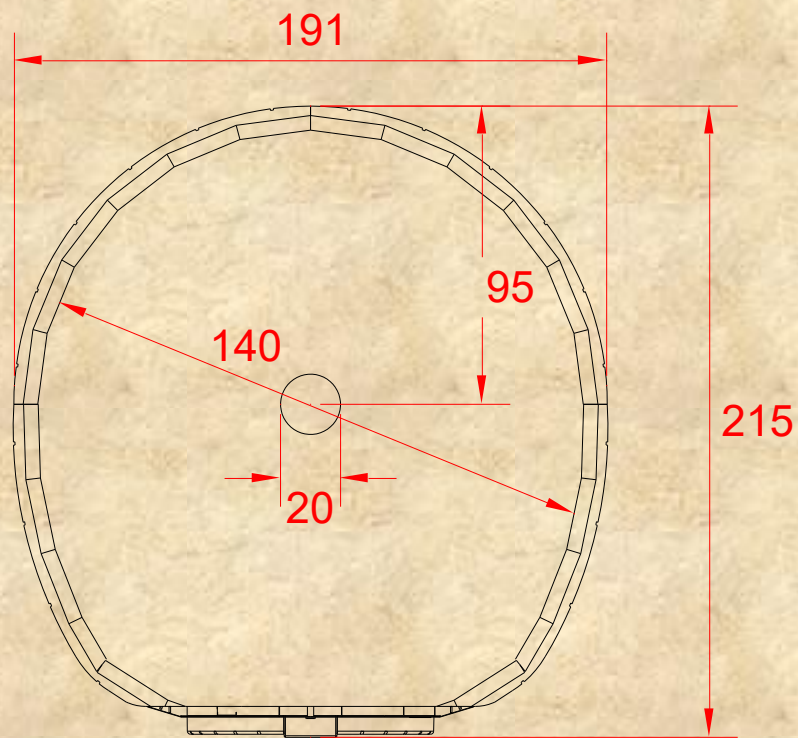

Capacity	10  30 cm		Thermal Power	30 kW	
Productivity	150  per hour		Gas Connection	3/4"	
Gas Consumption 	Natural Gas	LPG	Gas Pressure	G30-31	G20
	4.2 mc/h	3.2 kg/h		37 mbar	20 mbar
Weight 	1800 kg		Electrical Supply 	230V/50Hz	

***Dimensions in cm**