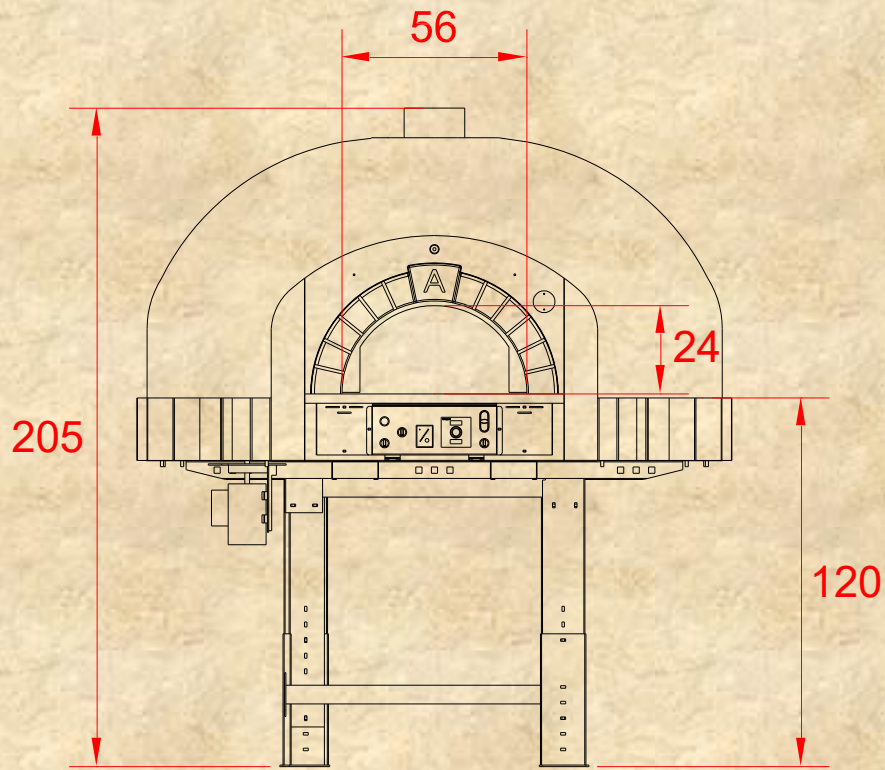

Capacity	10  30 cm		Thermal Power	30 kW	
Productivity	150  per hour		Gas Connection	3/4"	
Gas Consumption 	Natural Gas	LPG	Gas Pressure	G30-31	G20
	4.2 mc/h	3.2 kg/h		37 mbar	20 mbar
Weight 	1800 kg		Electrical Supply 	230V/50Hz	

***Dimensions in cm**