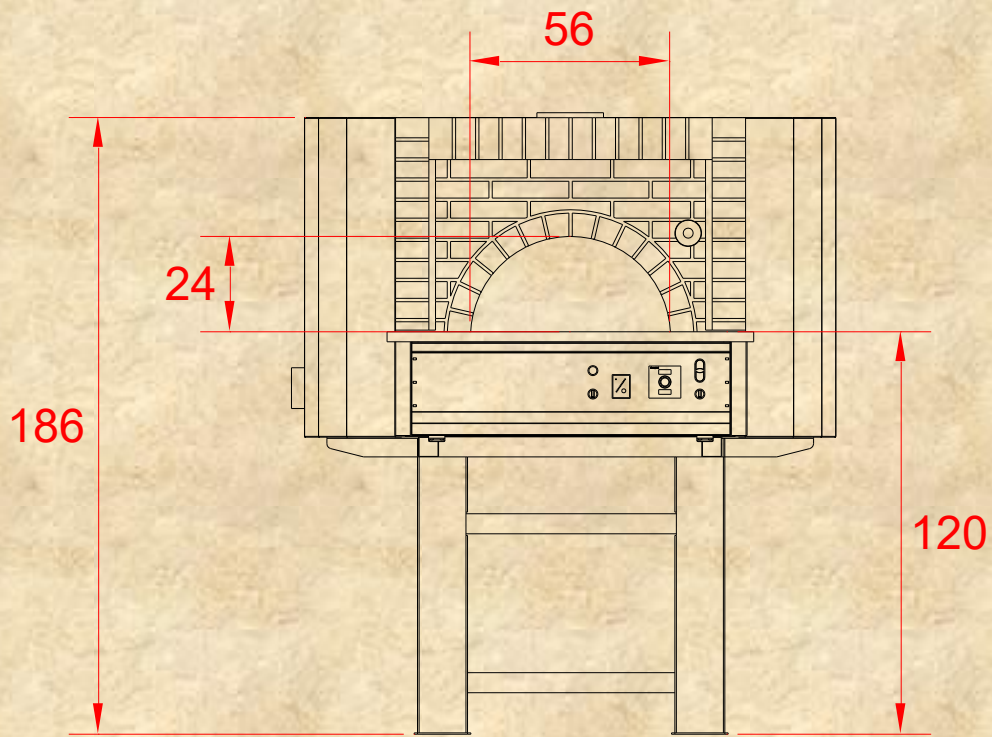

G120C

Design C

Fuel Type	Gas
Oven Type	Static

Gas ovens with Design C are basic one with metal cover and a brick facade finish – simple, elegant very durable where quality is viable. Those ovens are suitable both for inside kitchen use and building in option where only the oven face will be visible for customers. Currently no colour options are available.

Capacity	7  30 cm		Thermal Power	26 kW	
Productivity	105  per hour		Gas Connection	3/4"	
Gas Consumption 	Natural Gas	LPG	Gas Pressure	G30-31	G20
	3.3 mc/h	1.9 kg/h		37 mbar	20 mbar
Weight 	1400 kg		Electrical Supply 	230V/50Hz	

***Dimensions in cm**