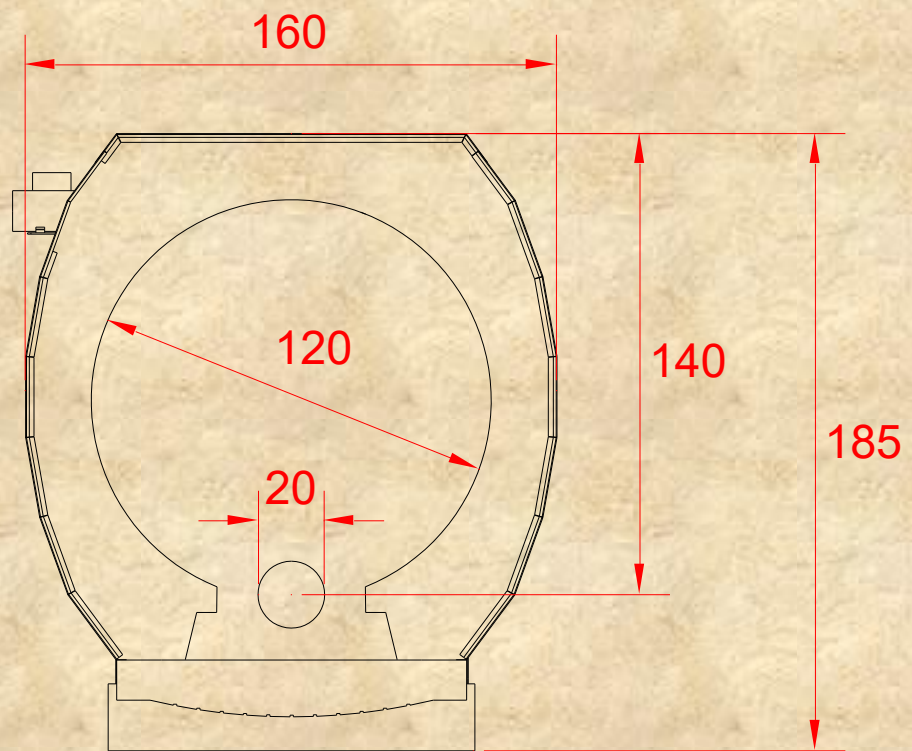

G120C

Design C

Fuel Type	Gas
Oven Type	Static

Gas ovens with Design C are basic one with metal cover and a brick facade finish – simple, elegant very durable where quality is viable. Those ovens are suitable both for inside kitchen use and building in option where only the oven face will be visible for customers. Currently no colour options are available.

Capacity	7  30 cm		Thermal Power	26 kW	
Productivity	105  per hour		Gas Connection	3/4"	
Gas Consumption 	Natural Gas	LPG	Gas Pressure	G30-31	G20
	3.3 mc/h	1.9 kg/h		37 mbar	20 mbar
Weight 	1400 kg		Electrical Supply 	230V/50Hz	

***Dimensions in cm**