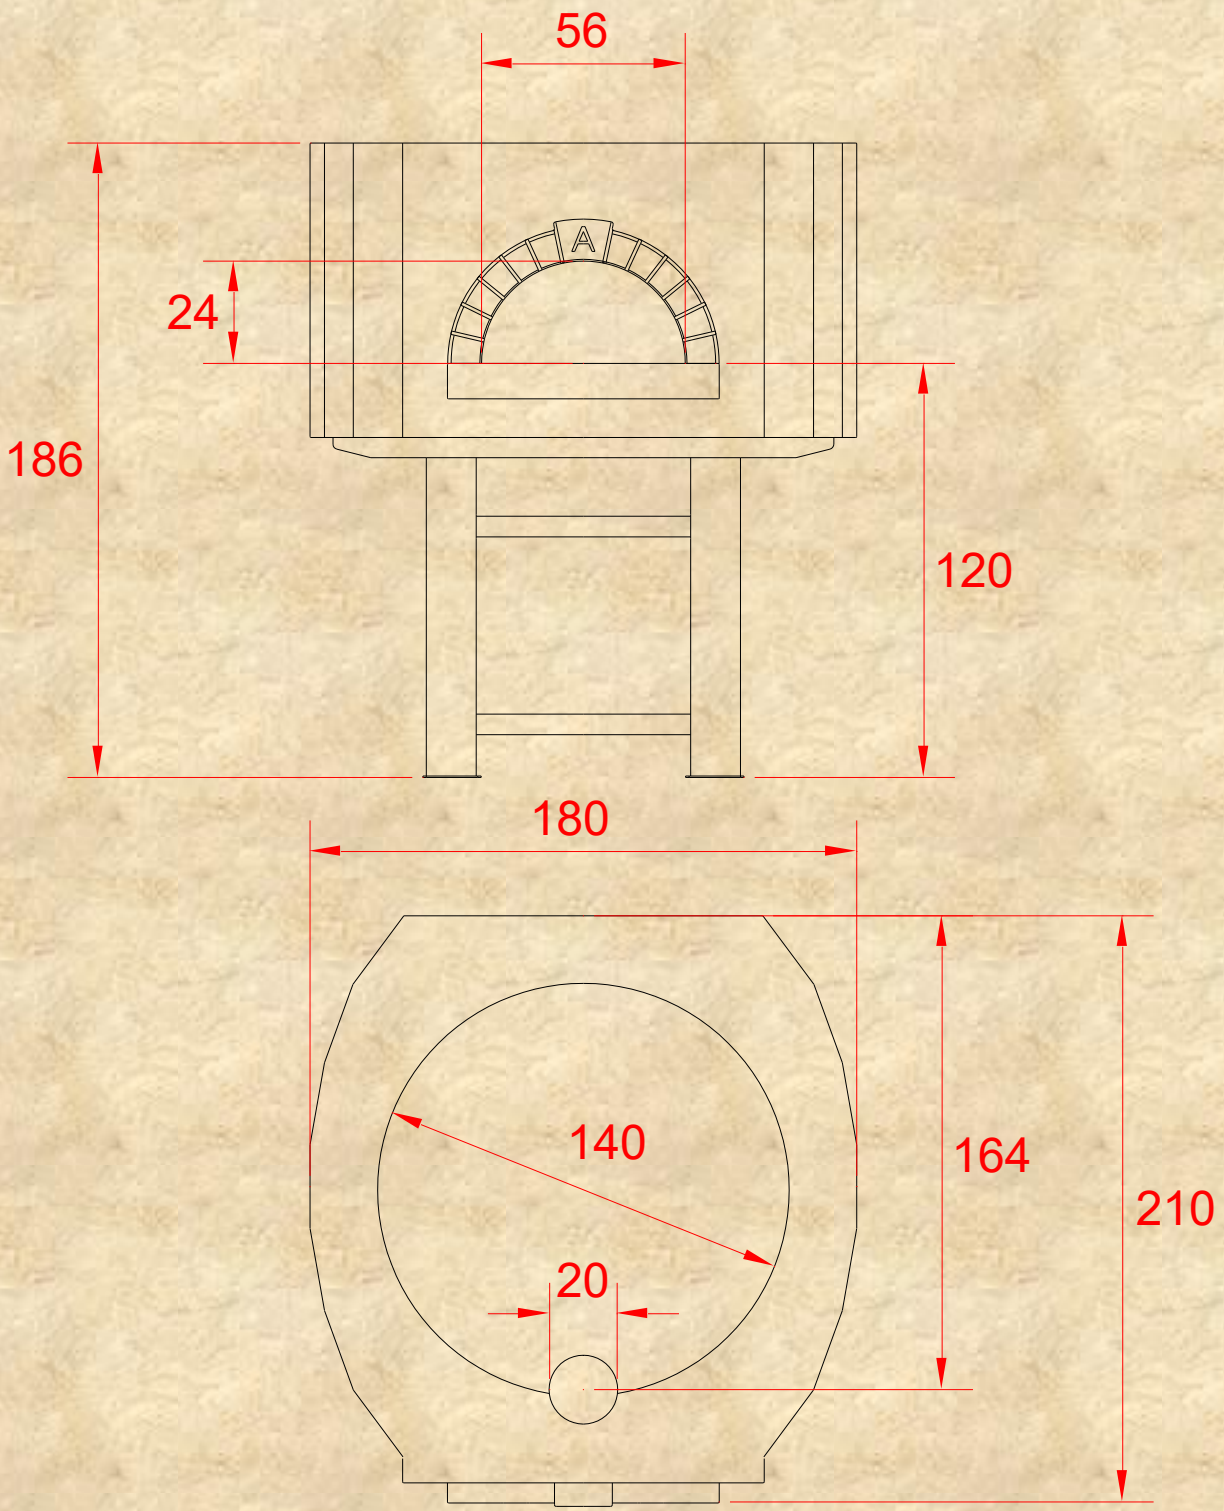

Design S

D140S

Fuel Type	Wood
Oven Type	Static

Wood ovens with Design S are basic one with metal cover and an arc facade finish – simple, elegant very durable where quality is viable. Those ovens are suitable both for inside kitchen use and building in option where only the oven face will be visible for customers. Currently no colour options are available.

Capacity	10  30cm
Productivity	150  per hour
Firewood Consumption 	5 – 6 kg per hour
Weight 	1700 kg

***Dimensions in cm**