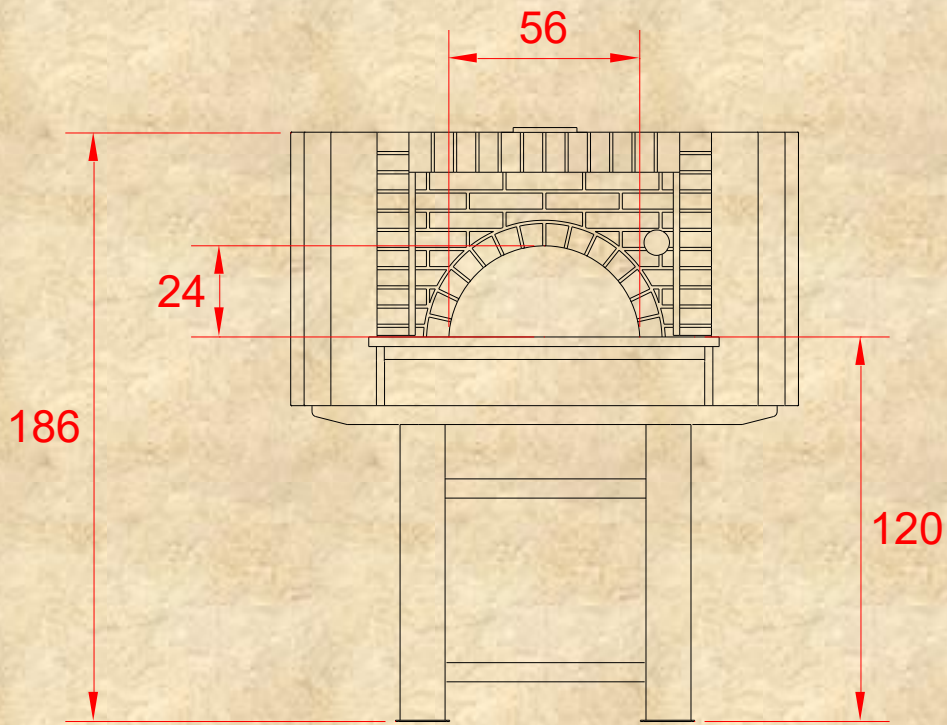

D140C

Design C

Fuel Type	Wood
Oven Type	Static

Wood ovens with Design C are basic one with metal cover and a brick facade finish – simple, elegant very durable where quality is viable. Those ovens are suitable both for inside kitchen use and building in option where only the oven face will be visible for customers. Currently no colour options are available.

Capacity	10  30cm
Productivity	150  per hour
Firewood Consumption 	5 – 6 kg per hour
Weight 	1700 kg

***Dimensions in cm**