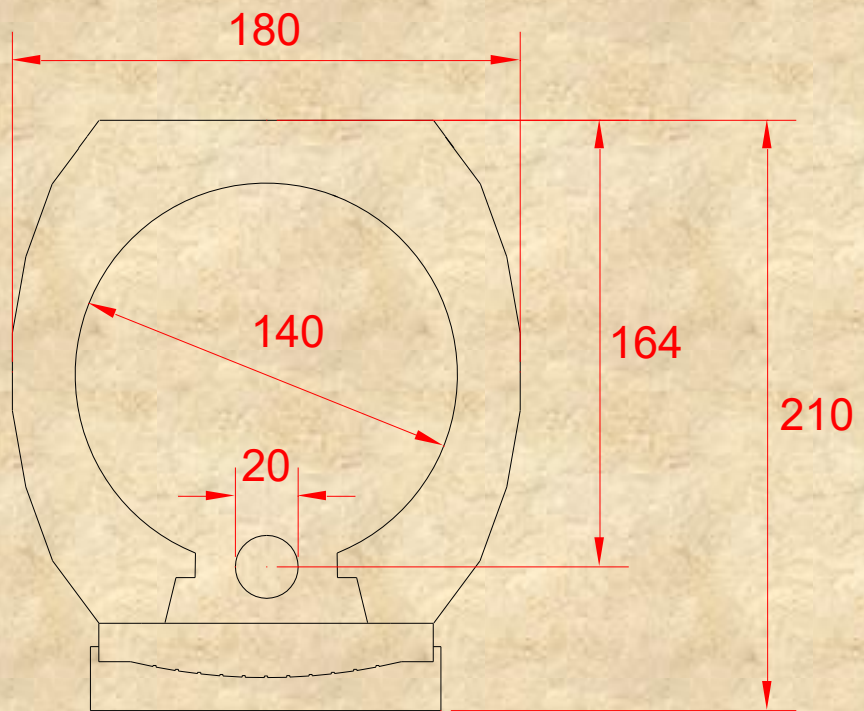

D140C

Design C

Fuel Type	Wood
Oven Type	Static

Wood ovens with Design C are basic one with metal cover and a brick facade finish – simple, elegant very durable where quality is viable. Those ovens are suitable both for inside kitchen use and building in option where only the oven face will be visible for customers. Currently no colour options are available.

Capacity	10  30cm
Productivity	150  per hour
Firewood Consumption 	5 – 6 kg per hour
Weight 	1700 kg

***Dimensions in cm**