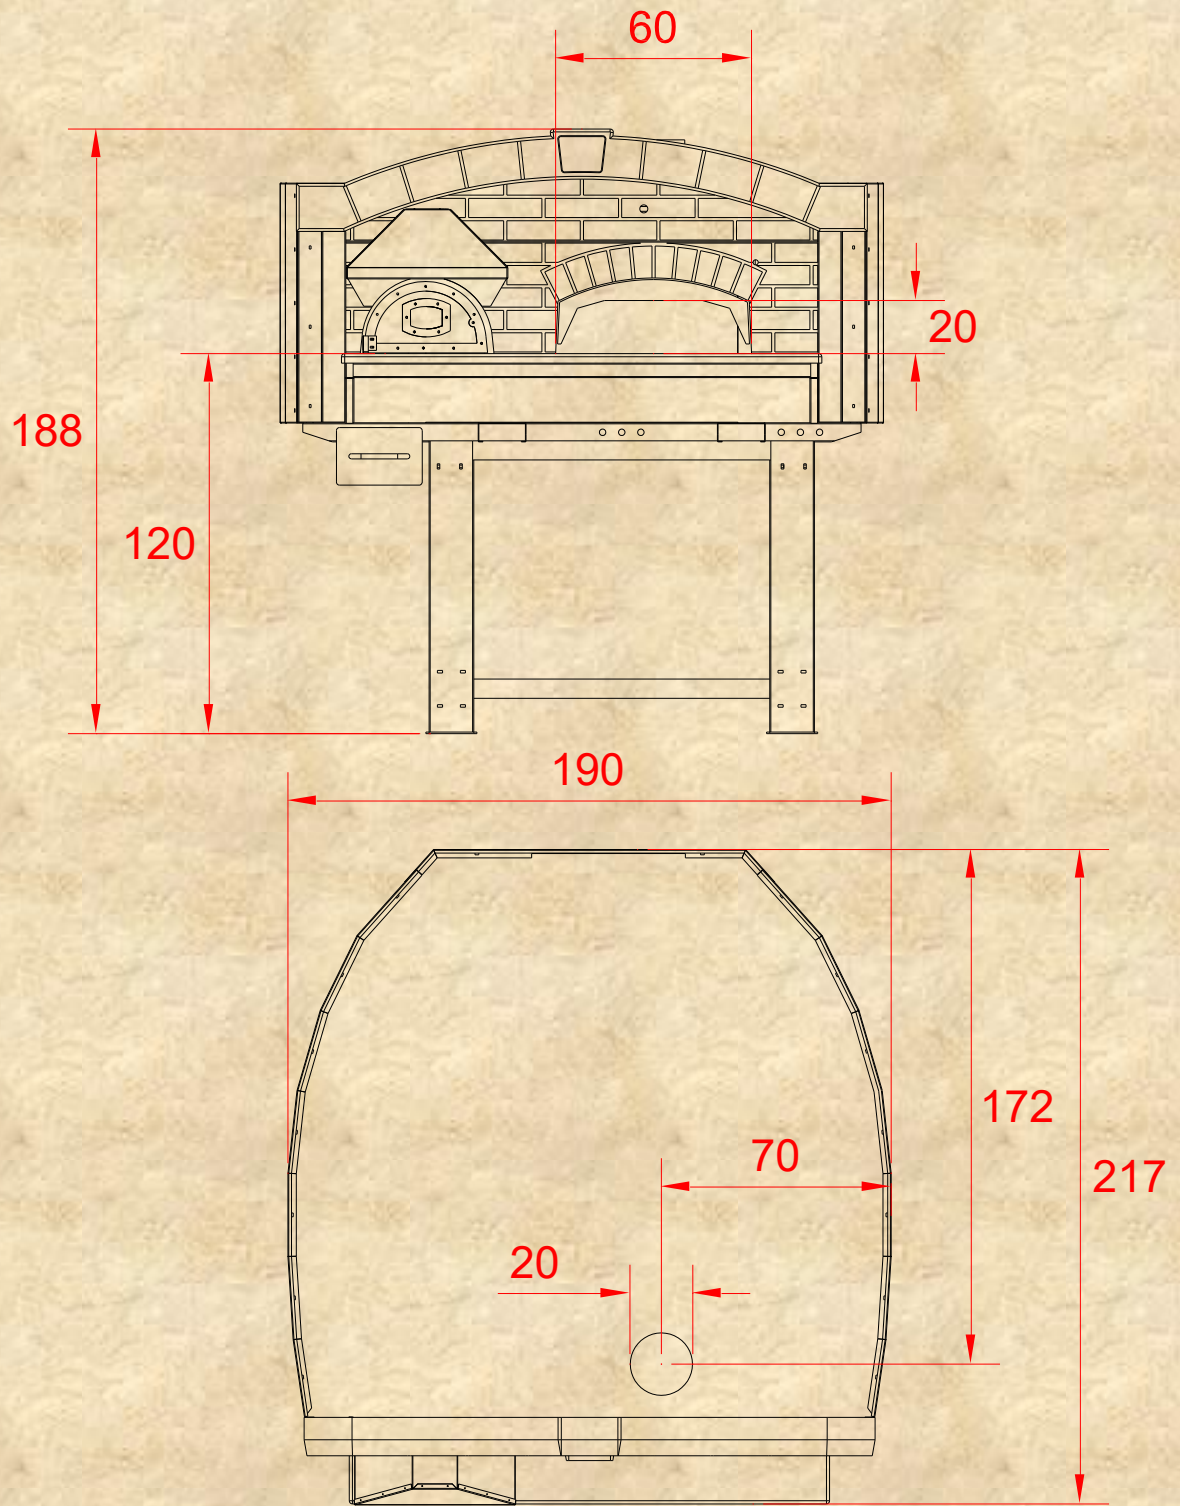

D120V

Fuel Type	Wood
Oven Type	Static

The basic model from this series are with metal cover and a brick facade finish – simple, elegant very durable where quality is viable. The wood combustion chamber is separated from the baking surface and it has drawer for collecting the ashes. Those ovens are suitable both for inside kitchen use and building in option where only the oven face will be visible for customers.

Basic Design

Capacity	9  30cm
Productivity	135  per hour
Firewood Consumption 	5 – 6 kg per hour
Weight 	1950 kg

***Dimensions in cm**