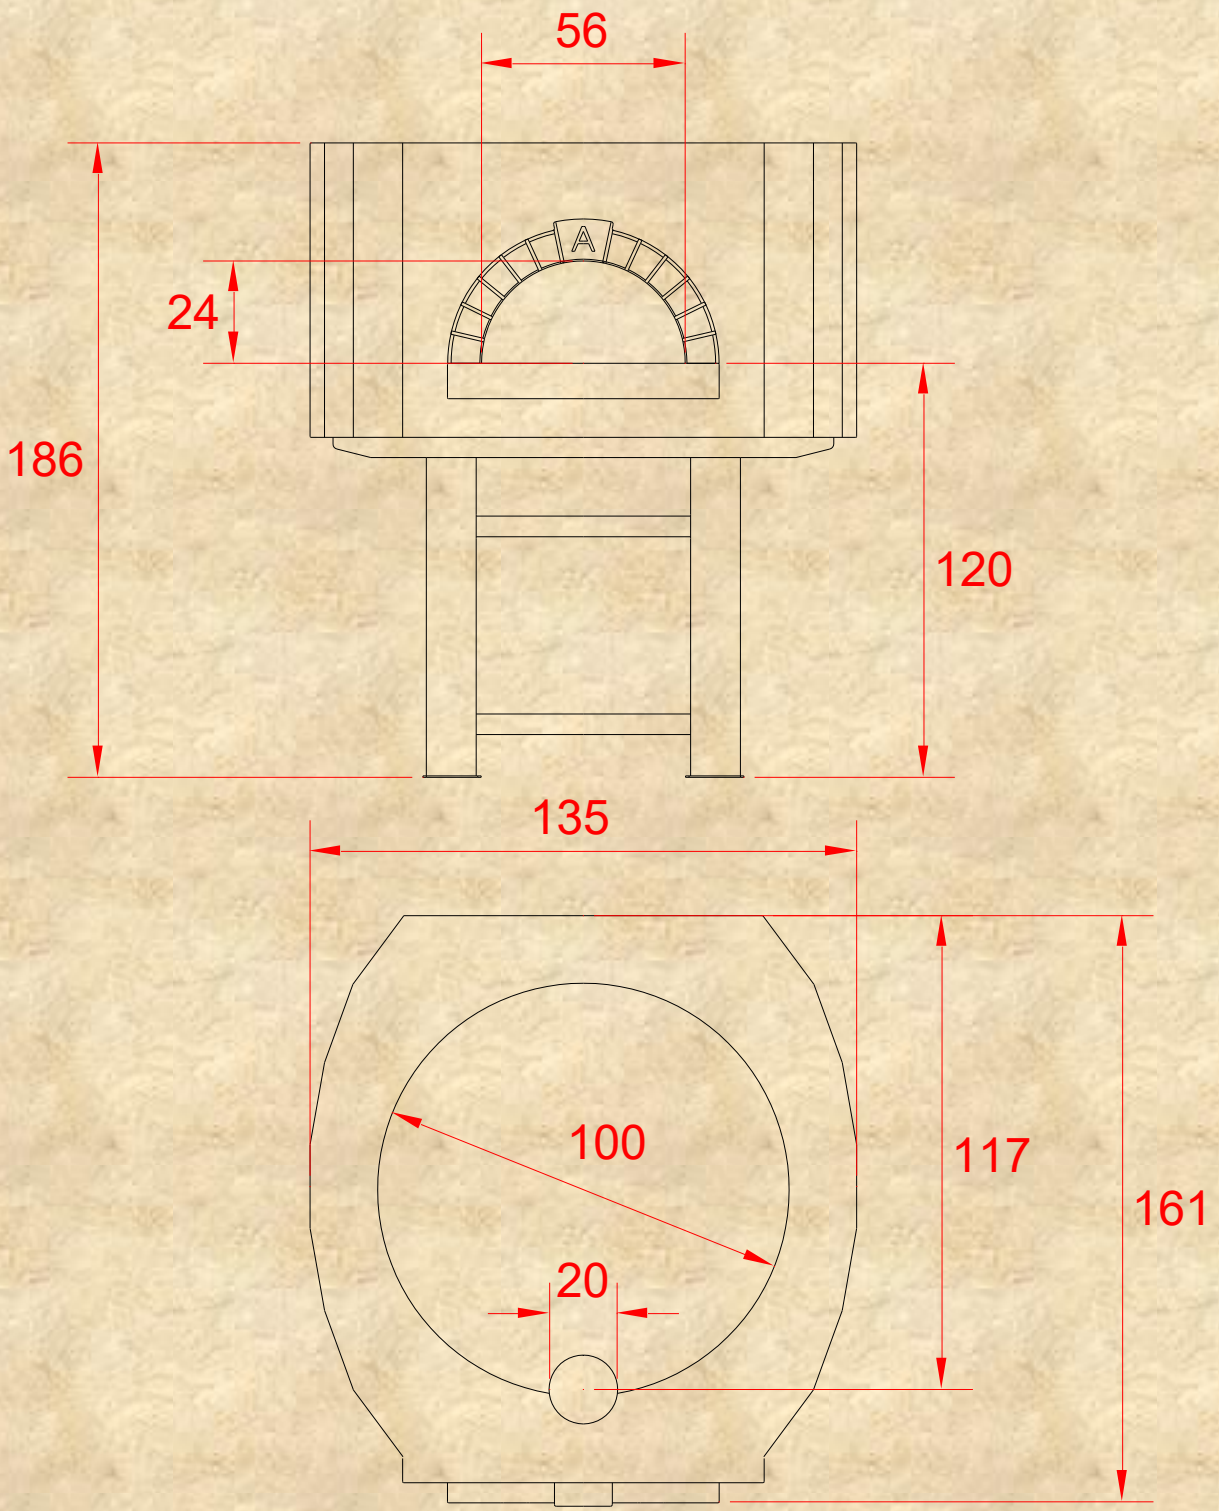

Design S

D100S

Fuel Type	Wood
Oven Type	Static

Wood ovens with Design S are basic one with metal cover and an arc facade finish – simple, elegant very durable where quality is viable. Those ovens are suitable both for inside kitchen use and building in option where only the oven face will be visible for customers. Currently no colour options are available.

Capacity	4  30cm
Productivity	60  per hour
Firewood Consumption 	3 – 4 kg per hour
Weight 	1100 kg

***Dimensions in cm**