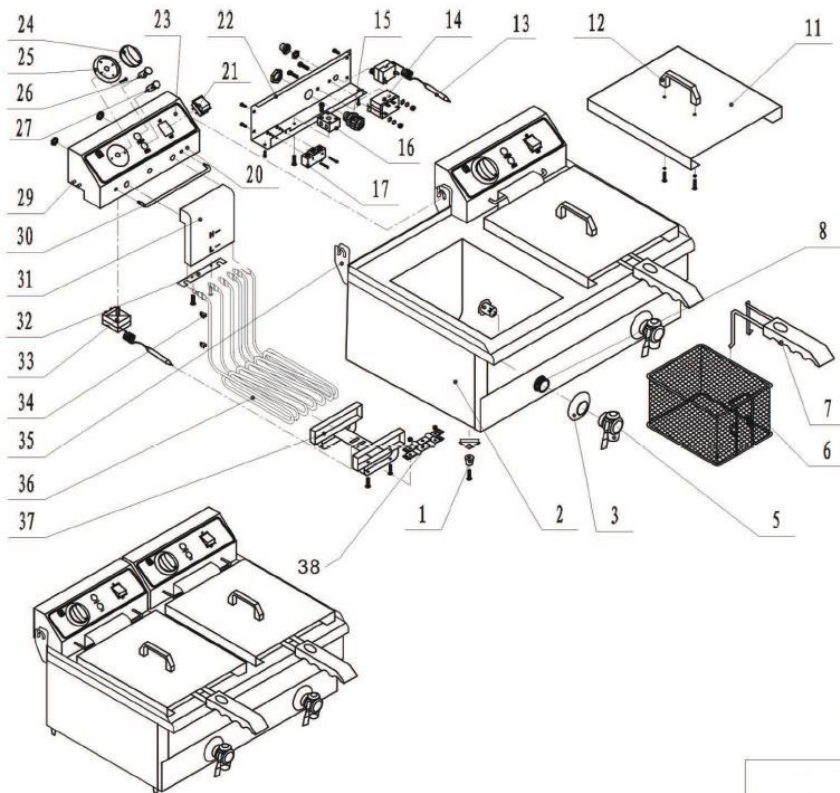

**7455.1007**

Onderdelen informatie

Erzatsteil information

Spare part information

Information de pièces

21	Power Switch	2	38	Crumb -	2
20	Electric Box	2	37	Heating Element Support	2
17	Microswitch	2	36	Heating Element	6
16	Terminal	2	35	Support	4
15	Cable Lock	2	34	Clamp 2	8
14	Contacter	2	33	Thermostat	2
13	Security Thermostat	2	32	Clamp 1	2
12	Handle for Cover	2	31	Oil Indicator	2
11	Cover	2	30	Perhook Per Frying Basket	2
8	Oil letout Pipe	2	29	Turning Axis	8
7	Handle for Basket	2	27	Heating Indicator Light	2
6	Frying Basket	2	26	Power Indicator Light	2
5	Valve	1	25	Base of the Knob	2
3	Gasket	2	24	Knob	2
2	Body	1	23	PVC	2
1	Plastic Leg	4	22	Electric Box Cover	2
NO.	Name	QTY	NO.	Name	QTY

Model