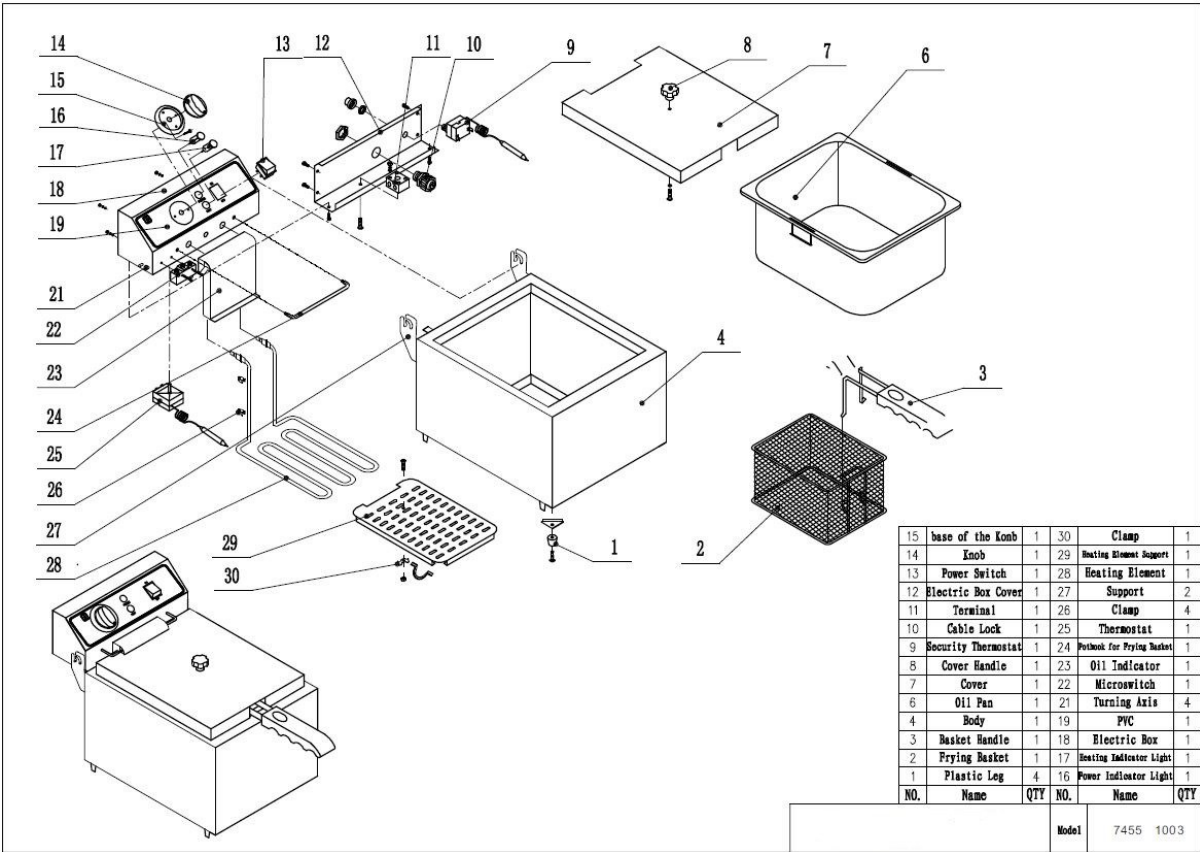

7455.1003

Onderdelen informatie

Erzatzteil information

Spare part information

Information de pièces

15	base of the knob	1	30	Clamp	1
14	Knob	1	29	Heating Element Support	1
13	Power Switch	1	28	Heating Element	1
12	Electric Box Cover	1	27	Support	2
11	Terminal	1	26	Clamp	4
10	Cable Lock	1	25	Thermostat	1
9	Security Thermostat	1	24	Posthook for Frying Basket	1
8	Cover Handle	1	23	Oil Indicator	1
7	Cover	1	22	Microswitch	1
6	Oil Pan	1	21	Turning Axis	4
4	Body	1	19	PVC	1
3	Basket Handle	1	18	Electric Box	1
2	Frying Basket	1	17	Heating Indicator Light	1
1	Plastic Leg	4	16	Power Indicator Light	1
NO.	Name	QTY	NO.	Name	QTY

Model 7455 1003