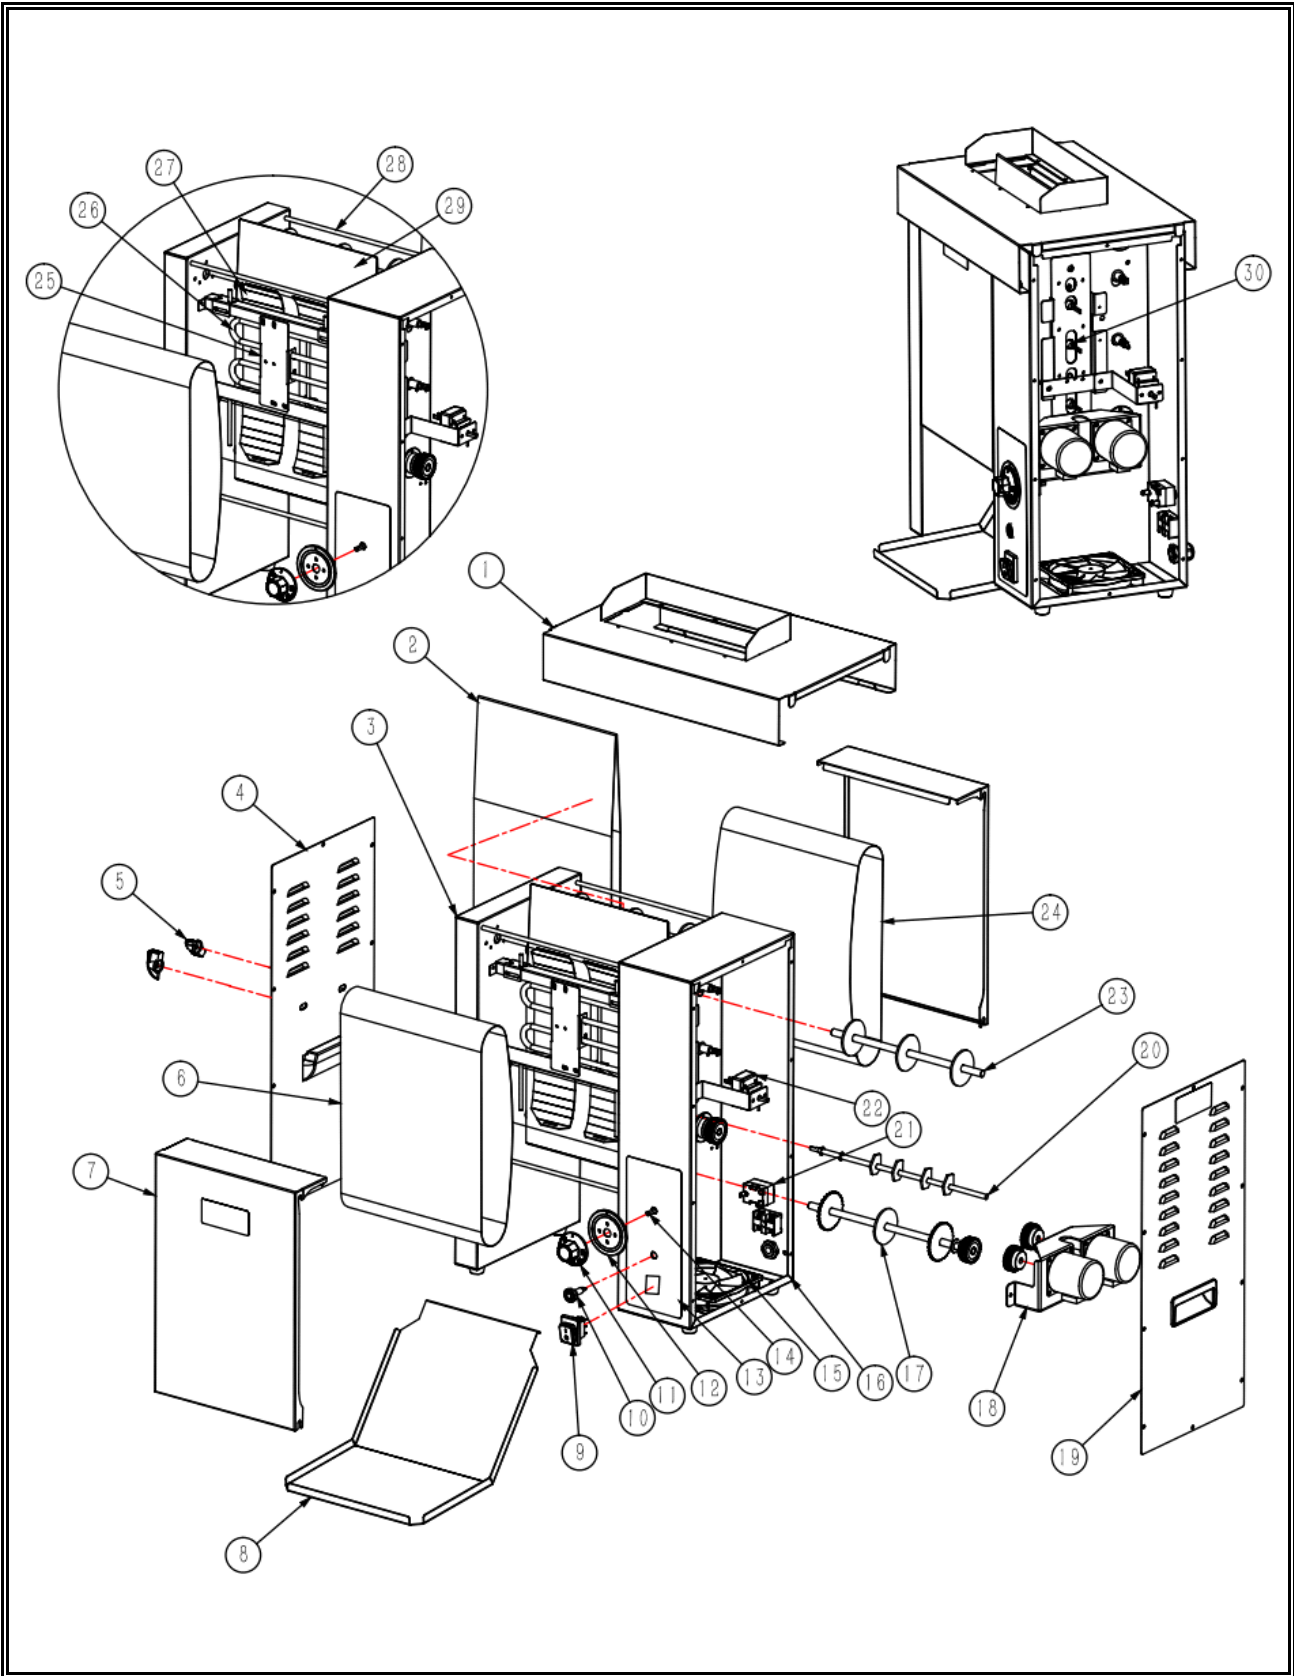

Spare part information

7544.0005

CombiSteel

7544.0005

Spare part list 7544.0005

POS:	Art.No.:	Omschrijving:	Aantal:
1	**	Head cover	1
2	CS9343.0512	Release paper	1
3	**	Left cover	1
4	**	Left-side plate	1
5	**	Gear knob	2
6	**	Silicone conveyor belt F	1
7	**	Protecting cover	2
8	CS9343.0508	Mount	1
9	CS9343.0502	Waterproof switch	1
10	CS9343.0524	Indicator light	1
11	CS9343.0516	EGO temperature control knob	1
12	**	EGO temperature control base	1
13	**	PVC sticker	1
14	CS9343.0510	EGO thermostat	1
15	CS9343.0506	Fan	1
16	**	Right cover	1
17	**	Actuating shaft	2
18	CS9343.0514	Motor	1
19	**	Right-side plate	1
20	**	Thickness control rod	1
21	CS9343.0500	Over temperature protection	1
22	CS9343.0520	Auxiliary temperature control	1
23	**	Follower shaft	2
24	CS9343.0504	Silicone conveyor belt B	1
25	**	Auxiliary heating pipe support	2
26	CS9343.0518	Auxiliary heating pipe	2
27	**	Thickness slide	4
28	**	Hanging bar	4
29	**	Mmain hot aluminum plate	1
30	CS9343.0528	Main heating pipe	3
.		## = Parts cannot be ordered separately.	
.		** = No article number known, must be requested specifically.	