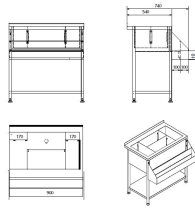

COCKTAIL BAR STATION 900

€1,980.00

SKU:

7084.0005

Width (mm)	900
Depth (mm)	740
Height (mm)	900
Material	Stainless steel
Parcel ready	No
Gross Weight (kg)	0
Brand	COMBISTEEL