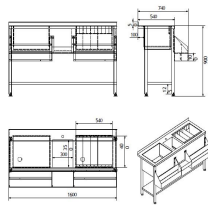

COCKTAIL BAR STATION 1600

€3,345.00

SKU:

7084.0015

Width (mm)	1600
Depth (mm)	740
Height (mm)	900
Material	Stainless steel
Parcel ready	No
Gross Weight (kg)	0
Sink dimensions wxdxh (mm)	300x240
Brand	COMBISTEEL