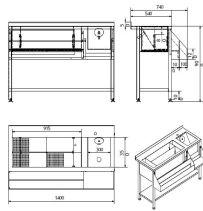

COCKTAIL BAR STATION 1400

€2,765.00

SKU:

7084.0010

Width (mm)	1400
Depth (mm)	740
Height (mm)	900
Material	Stainless steel
Parcel ready	No
Gross Weight (kg)	0
Sink dimensions wxdxh (mm)	300x240
Brand	COMBISTEEL