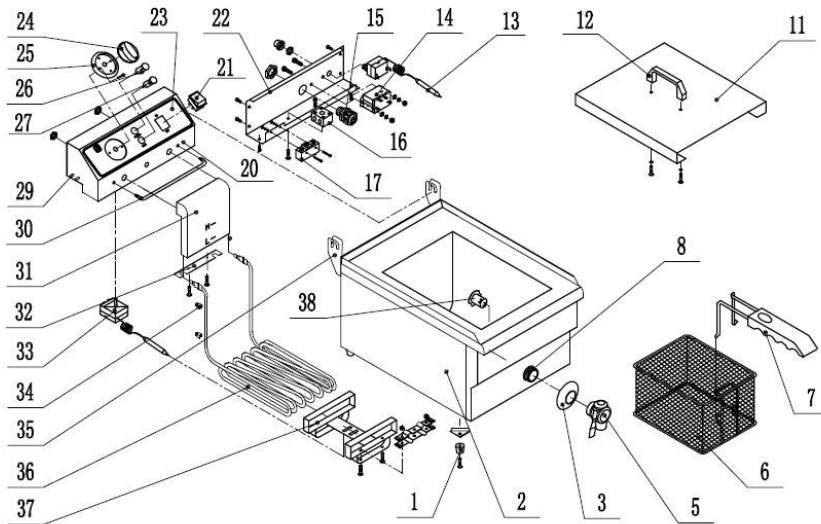

7455.1006

Onderdelen informatie

Erzatzteil information

Spare part information

Information de pièces

21	Power Switch	1	38	Filter	1
20	Electric Box	1	37	Heating Element Support	1
17	Microswitch	1	36	Heating Element	1
16	Terminal	1	35	Support	2
15	Cable Lock	1	34	Clamp 2	4
14	Relay	1	33	Thermostat	1
13	Security Thermostat	1	32	Clamp 1	2
12	Handle for Cover	1	31	Oil Indicator	1
11	Cover	1	30	Posthook For Frying Basket	1
8	Oil letout Pipe	1	29	Turning Axis	4
7	Handle for Basket	1	27	Heating Indicator Light	1
6	Frying Basket	1	26	Power Indicator Light	1
5	Valve	1	25	Base of the Knob	1
3	Gasket	1	24	Knob	1
2	Body	1	23	PVC	1
1	Plastic Leg	4	22	Electric Box Cover	1
NO.	Name	QTY	NO.	Name	QTY

	Model	
--	-------	--