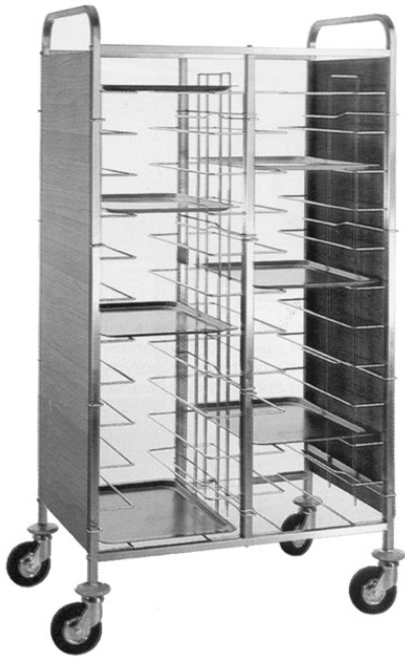

## CRV24P

---

Capacità 24 vassoi

**SPÉCIFICATIONS TECHNIQUES:**

---

Dimensions exterieure - LxPxH (cm)

91x61x162